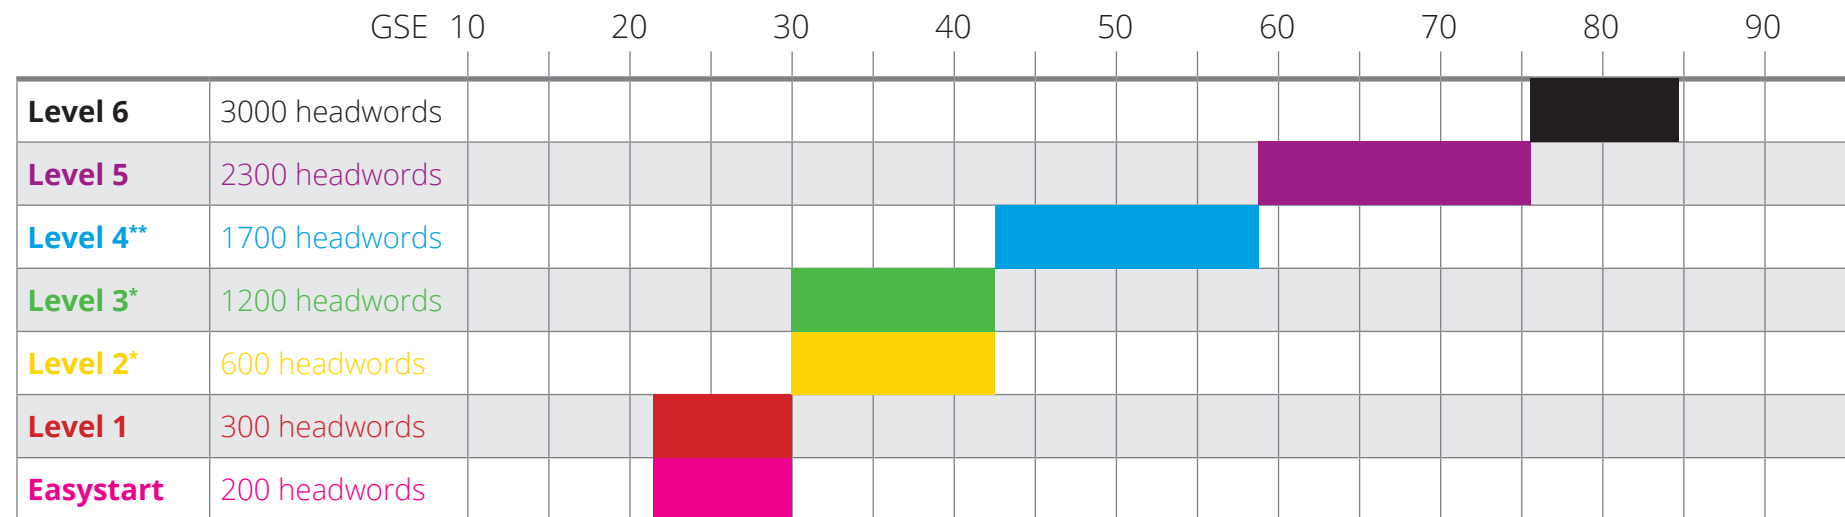

Choose your level

Our Readers are carefully graded into different levels according to the scope of vocabulary and language used. These levels can be clearly matched to internationally recognised standards such as Cambridge Young Learners English Tests (CYLET), Common European Framework of Reference for Languages (CEFR) and Global Scale of English (GSE).

Pearson English Kids Readers

		CYLET
Level 1	200 headwords	
Level 2	400 headwords	
Level 3	600 headwords	Starters
Level 4	800 headwords	
Level 5	1000 headwords	Movers
Level 6	1200 headwords	

Pearson English Readers and Pearson English Active Readers

* Cambridge KET

** Cambridge PET